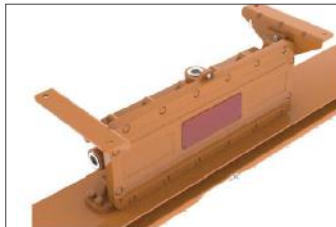

LED EXPLOSION PROOF LIGHT

By Installing LED Stadium lighting you will save on your energy bills and reduce costs. XTREME LED Explosion Proof Light is a hazardous location LED light. They are simply the best and extreme performer in the market.

5 YEAR
PRODUCT
WARRANTY

140lm/w

MARKET LEADING PERFORMANCE

DIMENSIONS

Hazardous Location LED Linear Light:

650*130*208.5 mm
25.6"*5.11"*8.2"

SPECIFICATIONS	EPL-L-40W			EPL-L-80W			EPL-L-120W		
Wattage	40W			80W			120W		
Lumens Output	5000-5800LM			10000-11600LM			14400-17400LM		
Lumen Efficacy	140 LM/W	135 LM/W	140 LM/W	140 LM/W	135 LM/W	140 LM/W	140 LM/W	120 LM/W	140 LM/W
Viewing Angle	15°, 35°	60°, 80°	110°*100°	20°, 30°, 35°	60°, 80°	110°*100°	20°, 30°, 35°	60°, 80°	110°*100°
Cover	Diffuser+ clear glass			Diffuser+ clear glass			Diffuser+ clear glass		
LED Brand				SEOUL					
LED Type				SMD 3030					
Waterproof Rating				IP66					
PF				>0.9					
Color Temperature				3000-6500 K					
Input Voltage				100-277VAC 50/60Hz					
CRI				>70					
Housing				Aluminium					
Housing Color				Yellow / Gray					
Storage Temperature				-40 °C TO 80 °C					
Storage Humidity				10%-95%					
Application				Indoor/Outdoor					
Safety Certification				UL/cUL					
Warranty Time				5 Years					

LIGHT DISTRIBUTION TESTING PARAMMETERS

MOUNTING OPTIONS

Side surface mount

Installation mode of road lamp pole

U-shape buckle

Chain mount

Cable mount

Wire guard