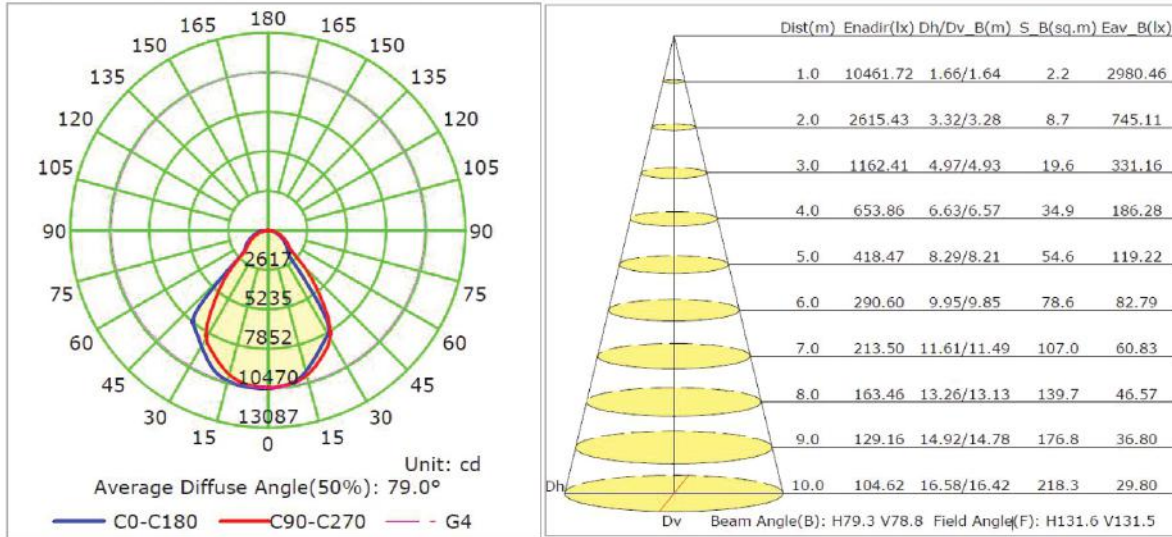

LIGHT DISTRIBUTION TESTING PARAMMETERS