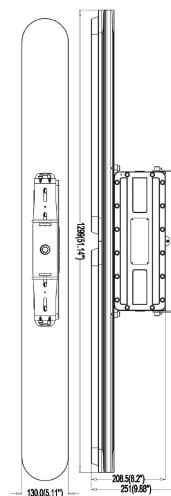

5 YEAR
PRODUCT
WARRANTY

140lm/w

MARKET LEADING PERFORMANCE

DIMENSIONS

Hazardous Location LED Linear Light:

650*130*208.5 mm
25.6"*5.11"*8.2"

SPECIFICATIONS	EPL-L-40W			EPL-L-80W			EPL-L-120W		
Wattage	40W			80W			120W		
Lumens Output	5000-5800LM			10000-11600LM			14400-17400LM		
Lumen Efficacy	140 LM/W	135 LM/W	140 LM/W	140 LM/W	135 LM/W	140 LM/W	140 LM/W	120 LM/W	140 LM/W
Viewing Angle	15°, 35°	60°, 80°	110°*100°	20°, 30°, 35°	60°, 80°	110°*100°	20°, 30°, 35°	60°, 80°	110°*100°
Cover	Diffuser+ clear glass			Diffuser+ clear glass			Diffuser+ clear glass		
LED Brand				SEOUL					
LED Type				SMD 3030					
Waterproof Rating				IP66					
PF				>0.9					
Color Temperature				3000-6500 K					
Input Voltage				100-277VAC 50/60Hz					
CRI				>70					
Housing				Aluminium					
Housing Color				Yellow / Gray					
Storage Temperature				-40 °C TO 80 °C					
Storage Humidity				10%-95%					
Application				Indoor/Outdoor					
Safety Certification				UL/cUL					
Warranty Time				5 Years					

LIGHT DISTRIBUTION TESTING PARAMMETERS

MOUNTING OPTIONS

Side surface mount

Installation mode of road lamp pole

U-shape buckle

Chain mount

Cable mount

Wire guard

PACKAGE

Lamp Net Weight: 16.62 KG / PC

Lamp Type	Carton Size	Qty / Carton	Gross Weight / Carton
Outer Box	1410*220*305mm	1PC	19.5kg