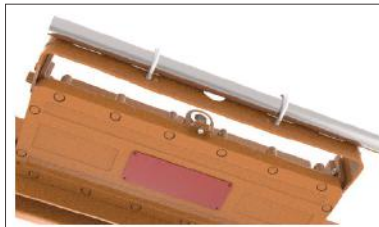

5 YEAR
PRODUCT
WARRANTY

140lm/w

MARKET LEADING PERFORMANCE

DIMENSIONS

Hazardous Location LED Linear Light:

650*130*208.5 mm
25.6"*5.11"*8.2"

SPECIFICATIONS	EPL-L-40W			EPL-L-80W			EPL-L-120W		
Wattage	40W			80W			120W		
Lumens Output	5000-5800LM			10000-11600LM			14400-17400LM		
Lumen Efficacy	140 LM/W	135 LM/W	140 LM/W	140 LM/W	135 LM/W	140 LM/W	140 LM/W	120 LM/W	140 LM/W
Viewing Angle	15°, 35°	60°, 80°	110°*100°	20°, 30°, 35°	60°, 80°	110°*100°	20°, 30°, 35°	60°, 80°	110°*100°
Cover	Diffuser+ clear glass			Diffuser+ clear glass			Diffuser+ clear glass		
LED Brand				SEOUL					
LED Type				SMD 3030					
Waterproof Rating				IP66					
PF				>0.9					
Color Temperature				3000-6500 K					
Input Voltage				100-277VAC 50/60Hz					
CRI				>70					
Housing				Aluminium					
Housing Color				Yellow / Gray					
Storage Temperature				-40 °C TO 80 °C					
Storage Humidity				10%-95%					
Application				Indoor/Outdoor					
Safety Certification				UL/cUL					
Warranty Time				5 Years					

LIGHT DISTRIBUTION TESTING PARAMMETERS

MOUNTING OPTIONS

Side surface mount

Installation mode of road lamp pole

U-shape buckle

Chain mount

Cable mount

Wire guard